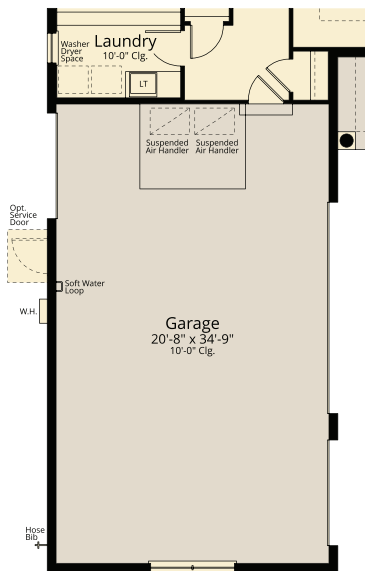

The SAWGRASS - 3 CAR GARAGE

08-31-23

LONG LIVE HAPPY HOMES™

VITALEHOMES.com

VITALE DIFFERENCE
a new way of living